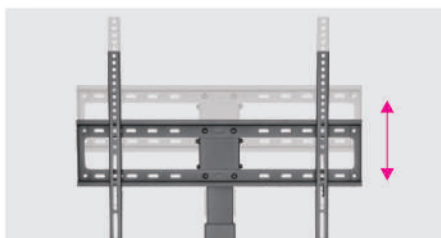

SH 2632B

Wood TV Desk Stand

Fits most 26" - 32"

Screen Size
26" - 32"

Weight Capacity
35kg/77lbs

Tilt Range
+3°--10°

Swivel Range
+35°--35°

MAX.VESA
600x400

Cable Management

Three customized height settings with easy adjustment.

Stable wood base supports your TV.

Cable management maintains a clean look.