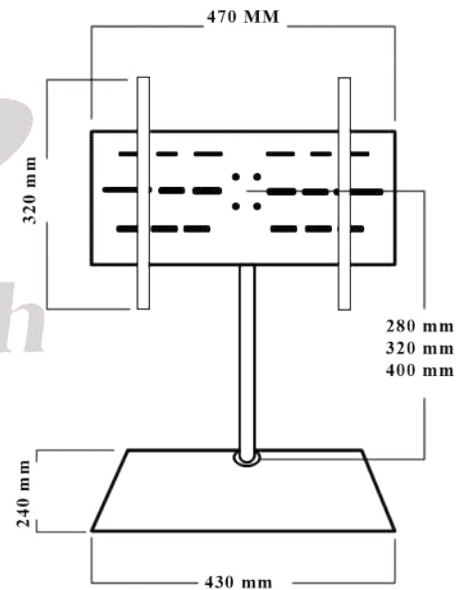

SH 2632B

Wood TV Desk Stand

Fits most 26" - 32"

Screen Size
26" - 32"

Weight Capacity
35kg/77lbs

Tilt Range
+3°--10°

Swivel Range
+35°--35°

MAX.VESA
600x400

Cable Management

Three customized height settings with easy adjustment.

Stable wood base supports your TV.

Cable management maintains a clean look.